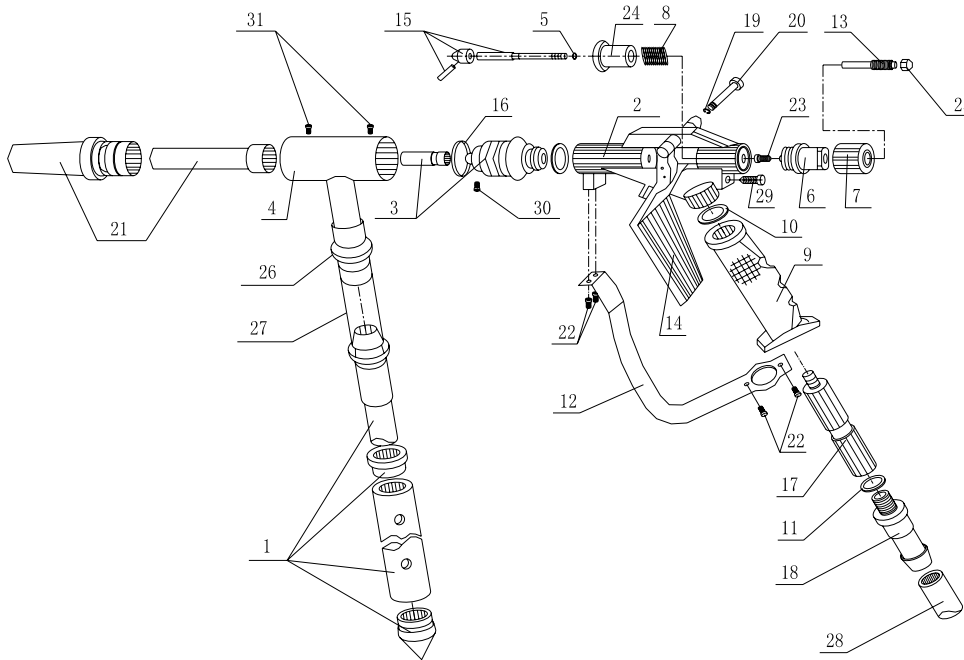

SSCE2063 Portable Vacuum Blast Gun

SSCE2063 便携式真空喷砂枪

Diagram

NO.	Part No.	Name	NO.	Part No.	Name	NO.	Part No.	Name
1	163.02	Suction nozzle	12	163.09	Shield	23	8002.SZ04-12	Cross Recess Head Screw
2	163.03	Casing of the suction nozzle	13	163.10	Pressure regulating Nut	24	163.17	Focusing Bushing
3	163.04	Nozzle	14	163.11	Shifter	25	8007.LJ06	I Hex head Screw C
4	163.05	Mixing Suction Hose	15	163.12	Open-close Valve rod	26	8008.22-32	Clamping
5	8001.075-265	O-ring	16	8001.335-180	O-ring	27	6001.D25.20	Suction Hose
6	163.06	Location Nut	17	163.13	Connection Hose	28	6002.008	Air Hose
7	163.07	Handle Wheel	18	163.14	Coupling	29	8002.YJ05-10	Screw

8	163.18	Spring	19	8009.02	Washer	30	8002.NLP04-06	Hexagon Socket Set Screw with Flat Point
9	163.08	Casing of the Handle	20	163.15	Shaft	31	8002.NLP05-06	Hexagon Socket Set Screw with Flat Point
10	163.19	Hermetic Thin Steel Board	21	163.16	Nozzle	32		
11	163.20	Hermetic Thin Steel Board	22	8002.SZ04-06	Cross Recess Head Screw	33		